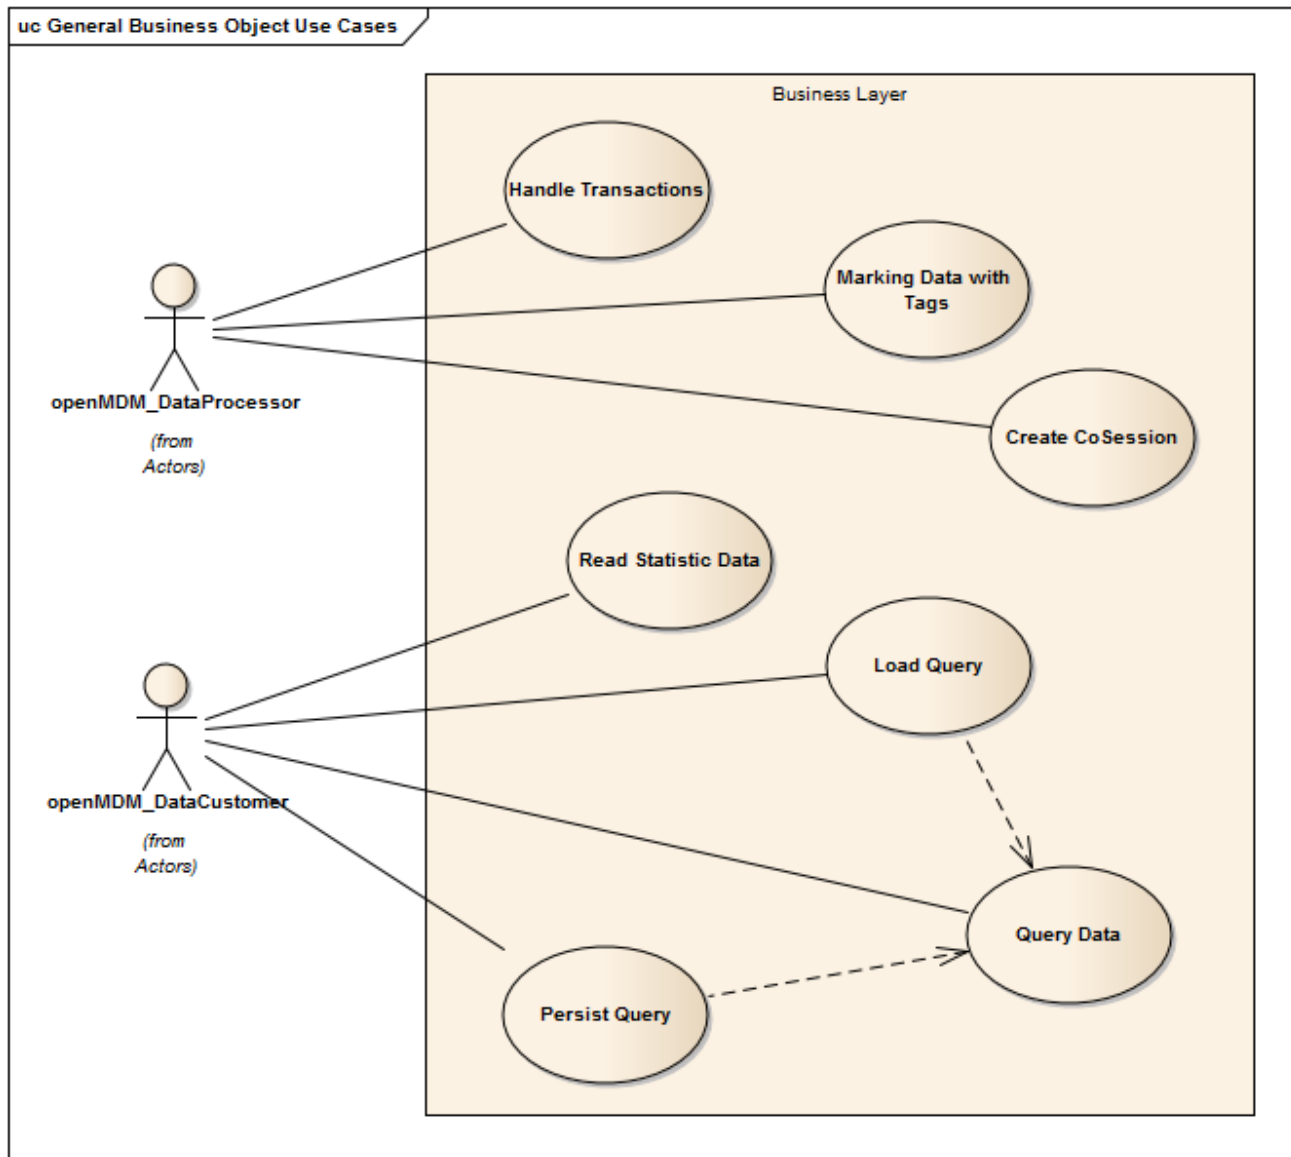

API-Design Overview

Overview MDM4

Overview MDM5

Querie collection

- Project
- StructureLevel
- Test
- TestStep
-

Structs/POJO Model

- Project
- StructureLevel
- Test
- TestStep
-
- Struct
 - URI
 - Type
 - Attribute
 - Parents
 - Children
 - Related Structs

Queries

Query.createQuery()
Query.executeQuery()

Struct[row]

- URI
- Type
- Attribute
- Parents
- Children
- RelatedStruct

General Business Object Use Cases

Test Data UseCases