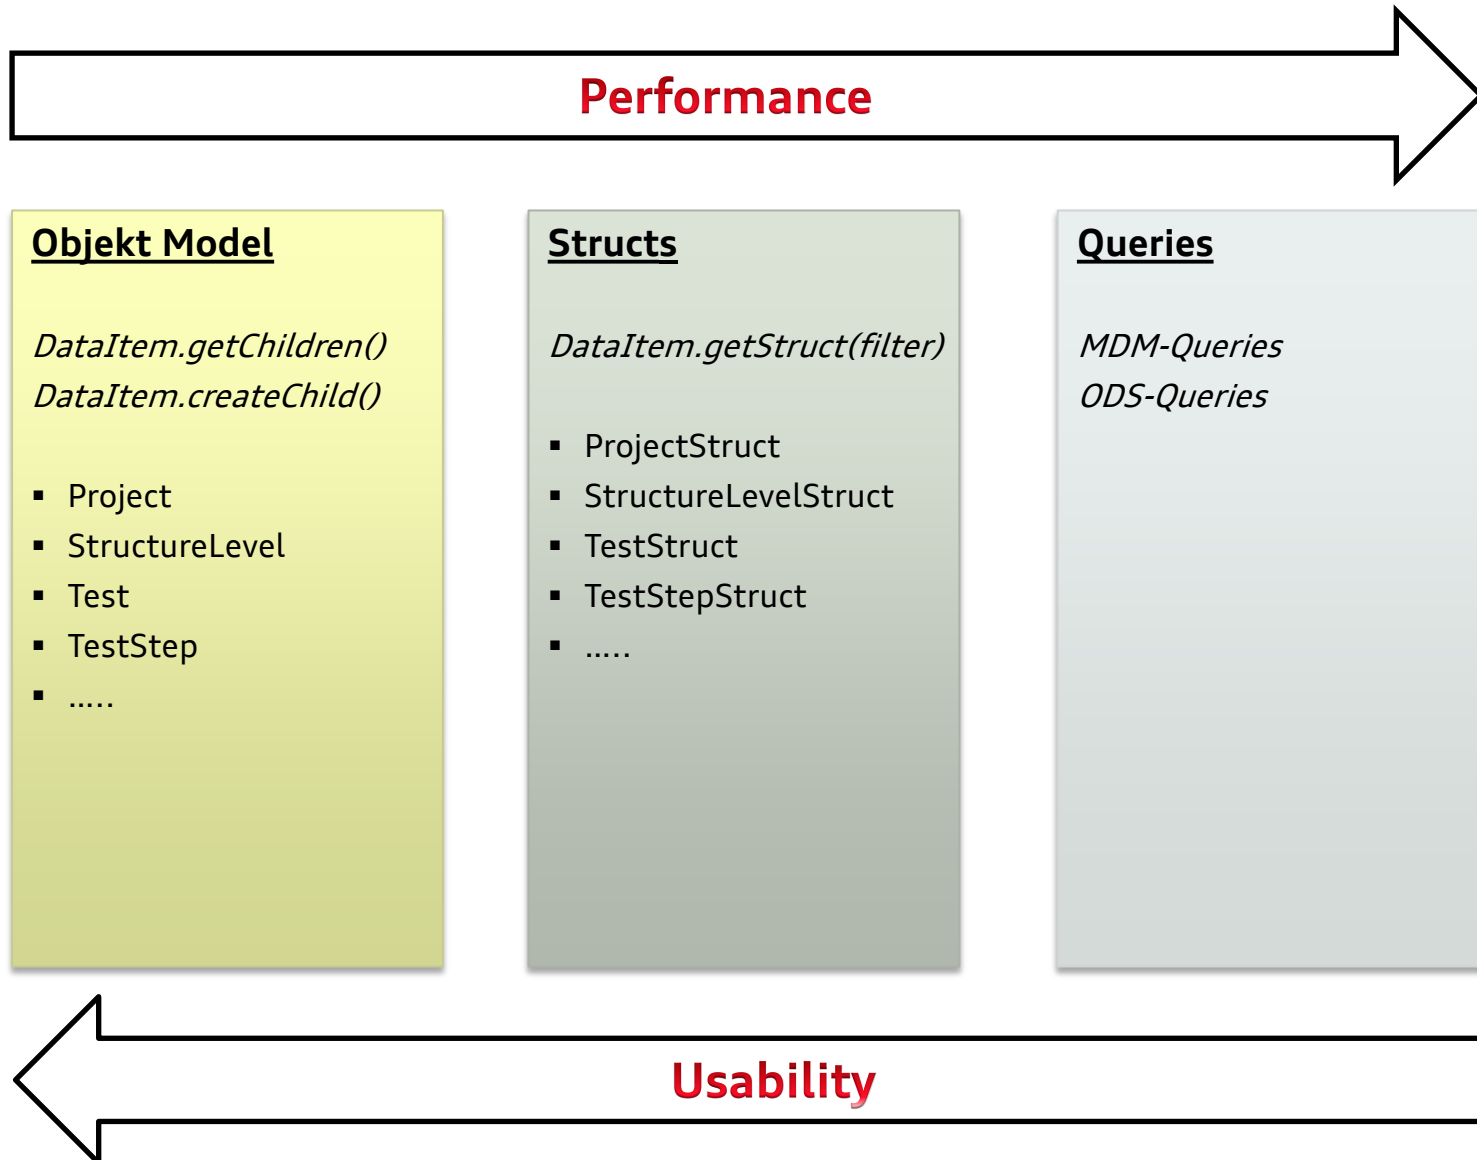

API-Design Overview

Overview MDM4

Overview MDM5

Querie collection

- Project
- StructureLevel
- Test
- TestStep
-

Structs/POJO Model

- Project
- StructureLevel
- Test
- TestStep
-
- Struct
 - URI
 - Type
 - Attribute
 - Parents
 - Children
 - Related Structs

Queries

Query.createQuery()
Query.executeQuery()

Struct[row]

- URI
- Type
- Attribute
- Parents
- Children
- RelatedStruct

General Business Object Use Cases

Test Data UseCases