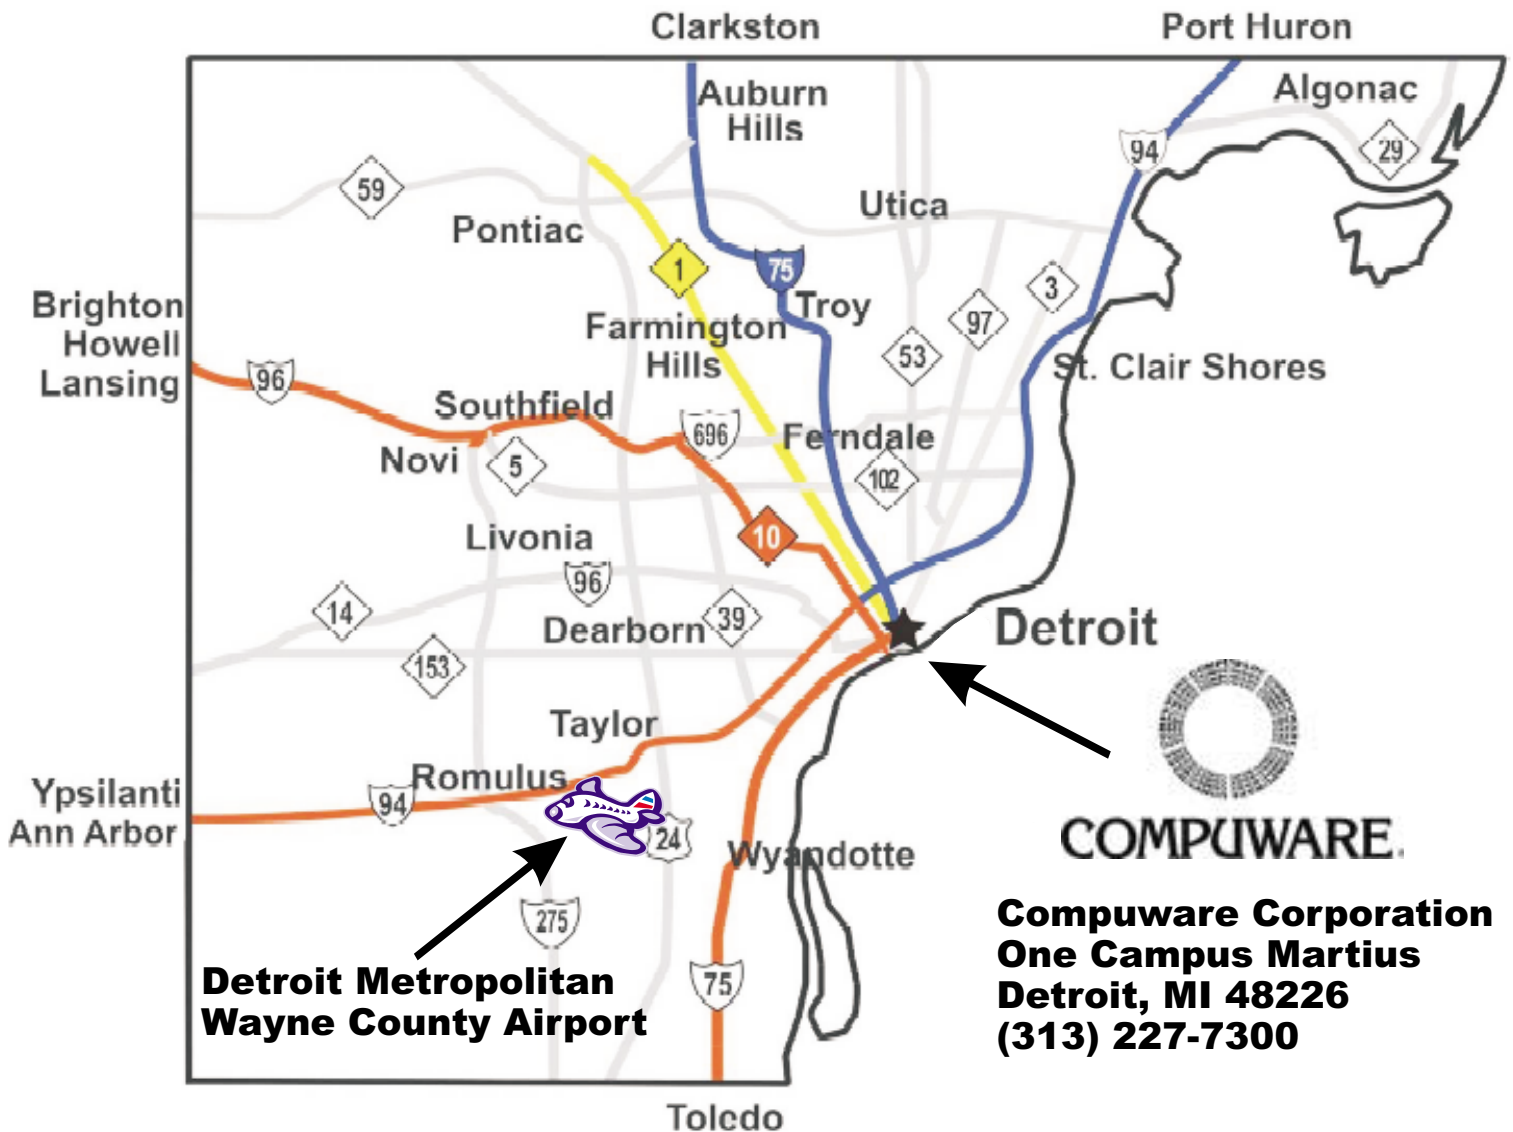

Metro Detroit Area

From Detroit Metro Airport

- Exit Metro Airport on Merriman Road
- Take I-94 east to the Lodge expressway (M-10) south
- Exit at Bagley exit (on left)
- Take Bagley to Park, turn right
- Take Park to Broadway, turn right
- Take Broadway to Gratiot, turn right
- Take Gratiot past parking structure on the left
- Turn left onto Farmer Street
- The entrance to visitor parking is located on the left

City of Detroit

From Detroit Metro Airport

- Exit Metro Airport on Merriman Road
- Take I-94 east to the Lodge expressway (M-10) south
- Exit at Bagley exit (on left)
- Take Bagley to Park, turn right
- Take Park to Broadway, turn right
- Take Broadway to Gratiot, turn right
- Take Gratiot past parking structure on the left
- Turn left onto Farmer Street
- The entrance to visitor parking is located on the left

Parking & Visitor Entrance

Visiting Compuware:

- Enter Parking Deck from Farmer Street Entrance
- Enter Office Tower on Ground Level off of Farmer Street
- Register at the Concierge Desk on Ground Level