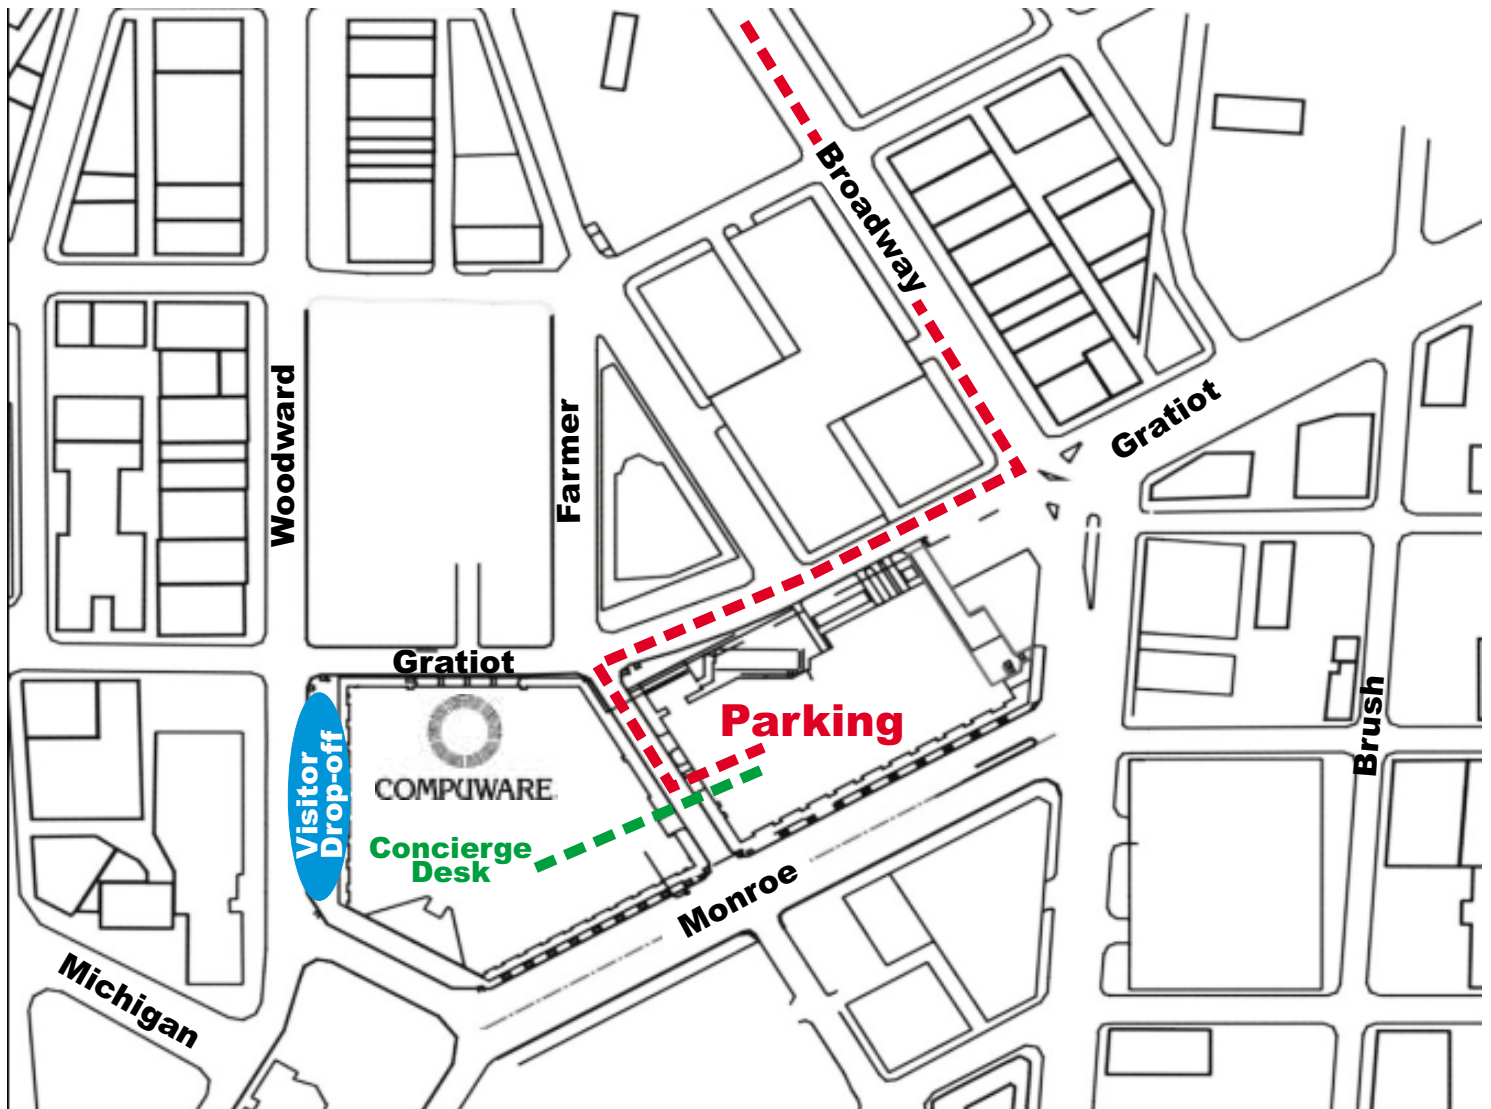

Metro Detroit Area

From Detroit Metro Airport

- Exit Metro Airport on Merriman Road
- Take I-94 east to the Lodge expressway (M-10) south
- Exit at Bagley exit (on left)
- Take Bagley to Park, turn right
- Take Park to Broadway, turn right
- Take Broadway to Gratiot, turn right
- Take Gratiot past parking structure on the left
- Turn left onto Farmer Street
- The entrance to visitor parking is located on the left

City of Detroit

From Detroit Metro Airport

- Exit Metro Airport on Merriman Road
- Take I-94 east to the Lodge expressway (M-10) south
- Exit at Bagley exit (on left)
- Take Bagley to Park, turn right
- Take Park to Broadway, turn right
- Take Broadway to Gratiot, turn right
- Take Gratiot past parking structure on the left
- Turn left onto Farmer Street
- The entrance to visitor parking is located on the left

Parking & Visitor Entrance

Visiting Compuware:

- Enter Parking Deck from Farmer Street Entrance
- Enter Office Tower on Ground Level off of Farmer Street
- Register at the Concierge Desk on Ground Level