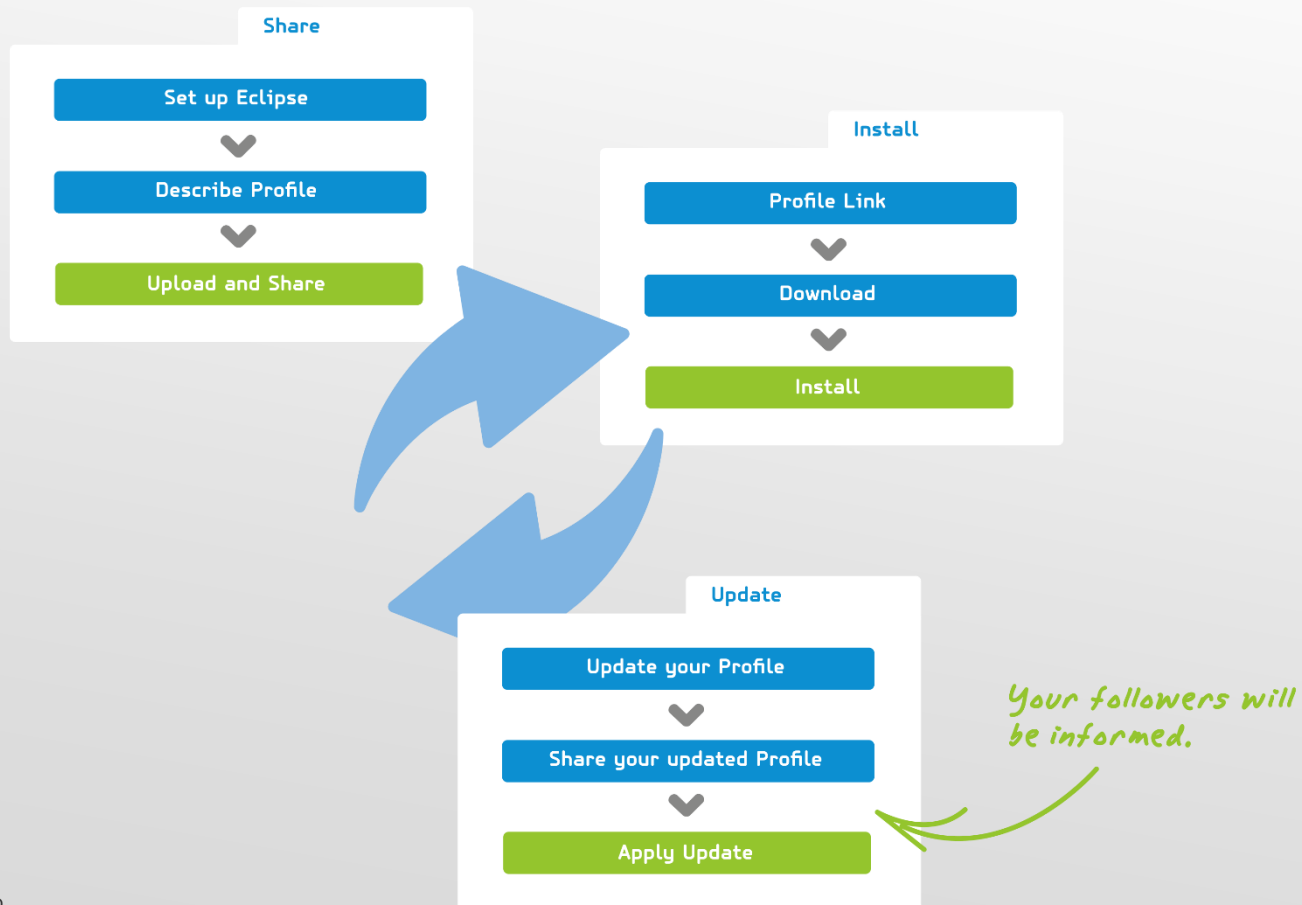

ECLIPSE IDE FOR JAVA DEVELOPERS ★★★★★
13.967 installs, last changed 16 days ago
by [Eclipse Foundation](#) verified

›Search for the most popular Profile for Eclipse‹

➔ SHARE IT

↻ PUSH UPDATES

HOW TO USE ECLIPSE PROFILES

PROFILES FOR ECLIPSE TOOLING

Based on 
Oomph

PROFILES

for Eclipse - for free

<http://profiles.yatta.de>
marketplace@yatta.de

KEEP ME POSTED

Setting up Eclipse is actually easy now!

Get your Eclipse up and running with Yatta Profiles.