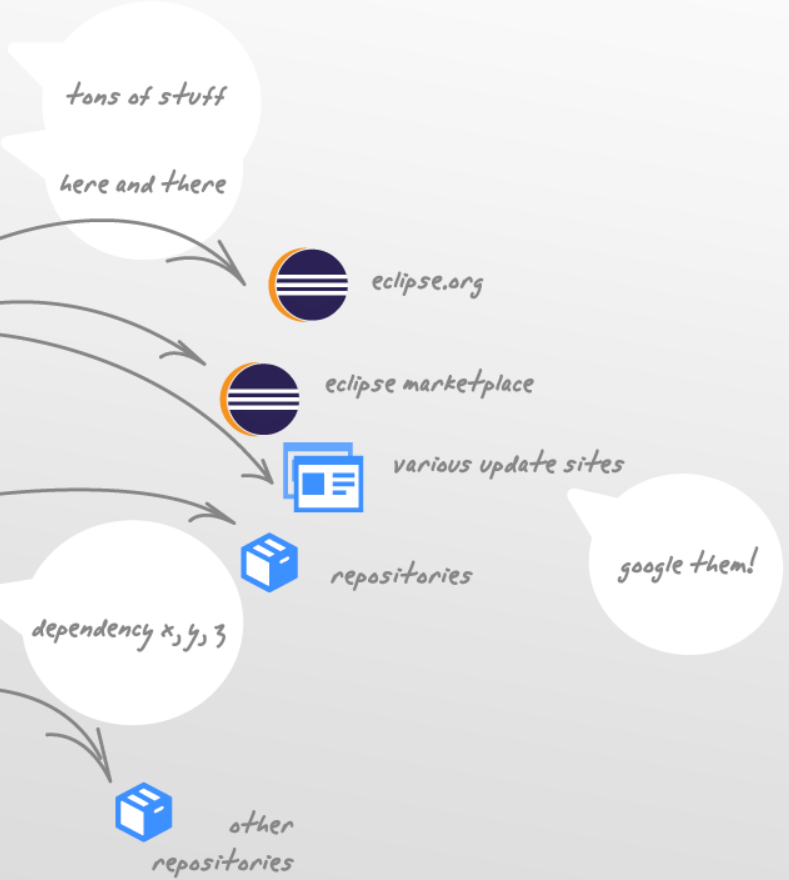

what do I need?

where do I get that?

select eclipse package

install required plug-ins

restart eclipse

get code

doesn't work

get more code

...