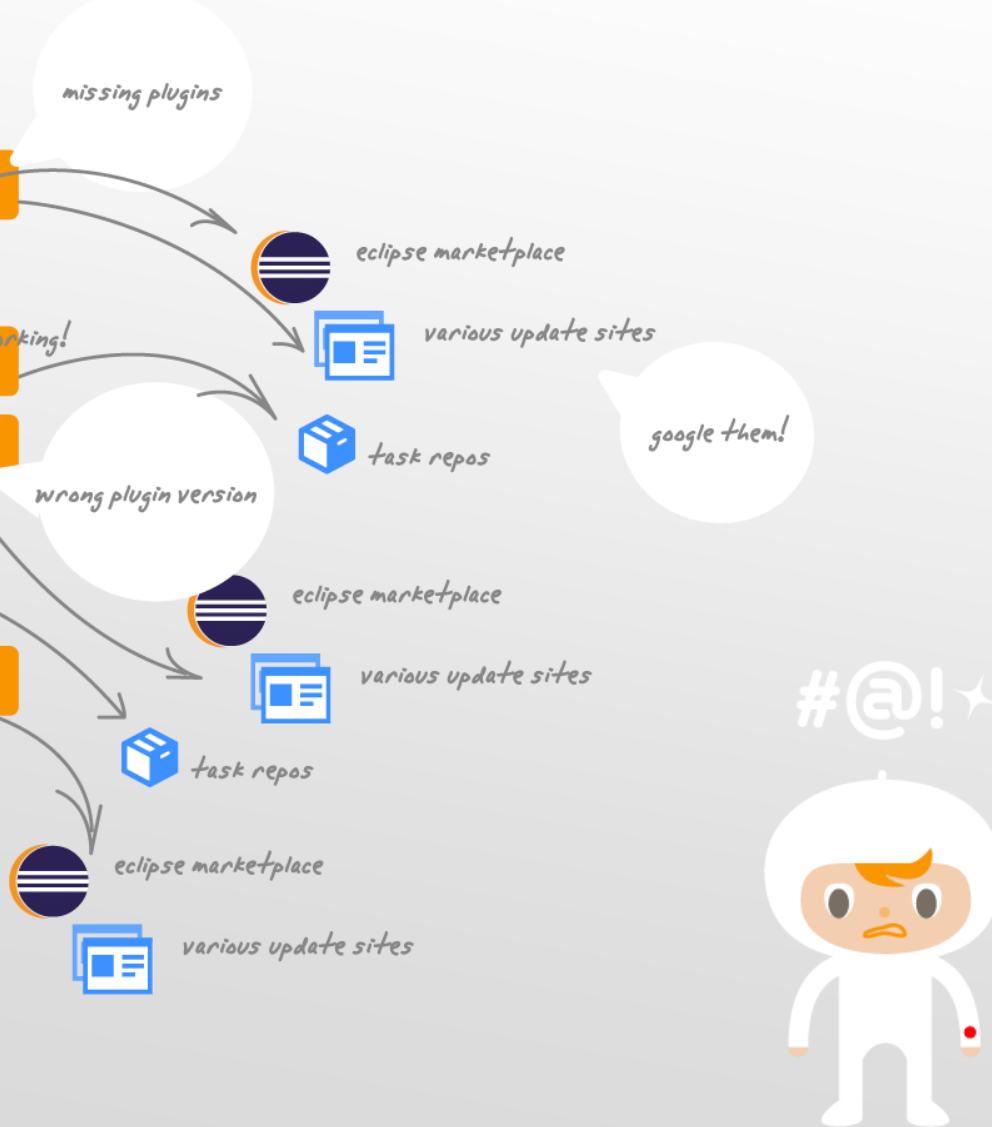

restart eclipse

configure preferences

notice something missing

restart ...

missing plugins

not working!

wrong plugin version

google them!

ask
Chuck

eclipse

PROFILE DETAILS PAGE

›Install your custom Eclipse set-up with one click‹

The screenshot shows the Eclipse Hub interface. At the top left, there is a 'BETA' badge and the 'yatta' logo. The page title is 'ECLIPSE HUB' and there is a 'sign up' link in the top right. A notification box states: 'This is an Eclipse Profile created by fred. Install Yatta Launcher to manage and share your Eclipse Profiles.' Below this, a paragraph describes the Yatta Eclipse Launcher. A 'Download Eclipse Launcher' button is present. The main content area features a red circular icon with a TV symbol, the title 'CONWAYS GAME OF LIFE', and the subtitle 'for Techday 02-2015'. It includes a description of the Game of Life and a paragraph about its nature as a zero-player game. A green 'INSTALL PROFILE' button is at the bottom. Social sharing icons for email, Facebook, Google+, LinkedIn, and Twitter are also visible.