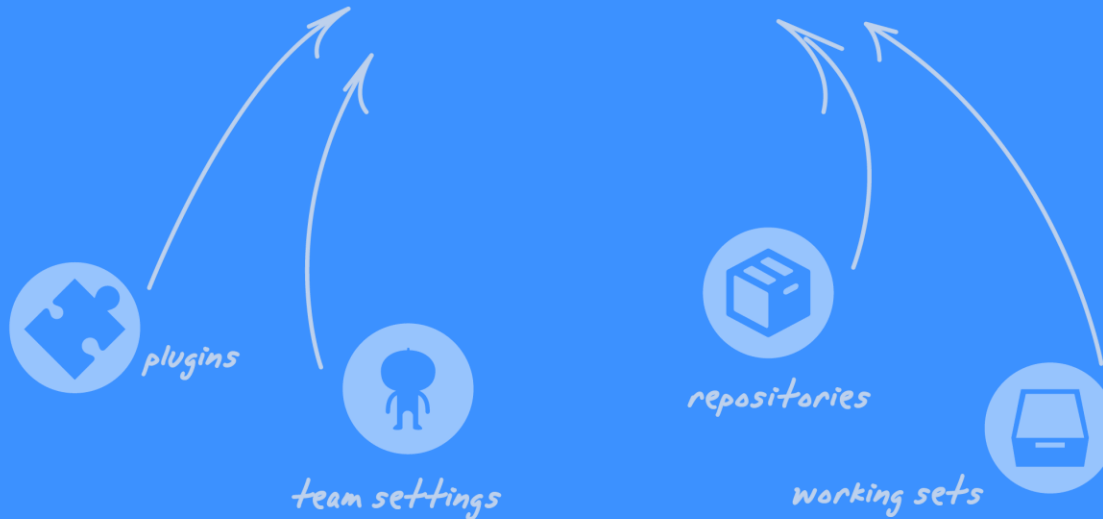

ask
Chuck

eclipse

PROFILE DETAILS PAGE

›Install your custom Eclipse set-up with one click‹

The screenshot shows the Eclipse Hub interface. At the top left, there is a 'BETA' badge and the 'yatta' logo. The page title is 'ECLIPSE HUB' and there is a 'sign up' link in the top right. A notification box states: 'This is an Eclipse Profile created by fred. Install Yatta Launcher to manage and share your Eclipse Profiles.' Below this, a paragraph describes the Yatta Eclipse Launcher. A 'Download Eclipse Launcher' button is present. The main content area features a red circular icon with a TV symbol, the title 'CONWAYS GAME OF LIFE', and the subtitle 'for Techday 02-2015'. It includes a description of the Game of Life and a paragraph about its nature as a zero-player game. A green 'INSTALL PROFILE' button is at the bottom. Social sharing icons for email, Facebook, Google+, LinkedIn, and Twitter are also visible.